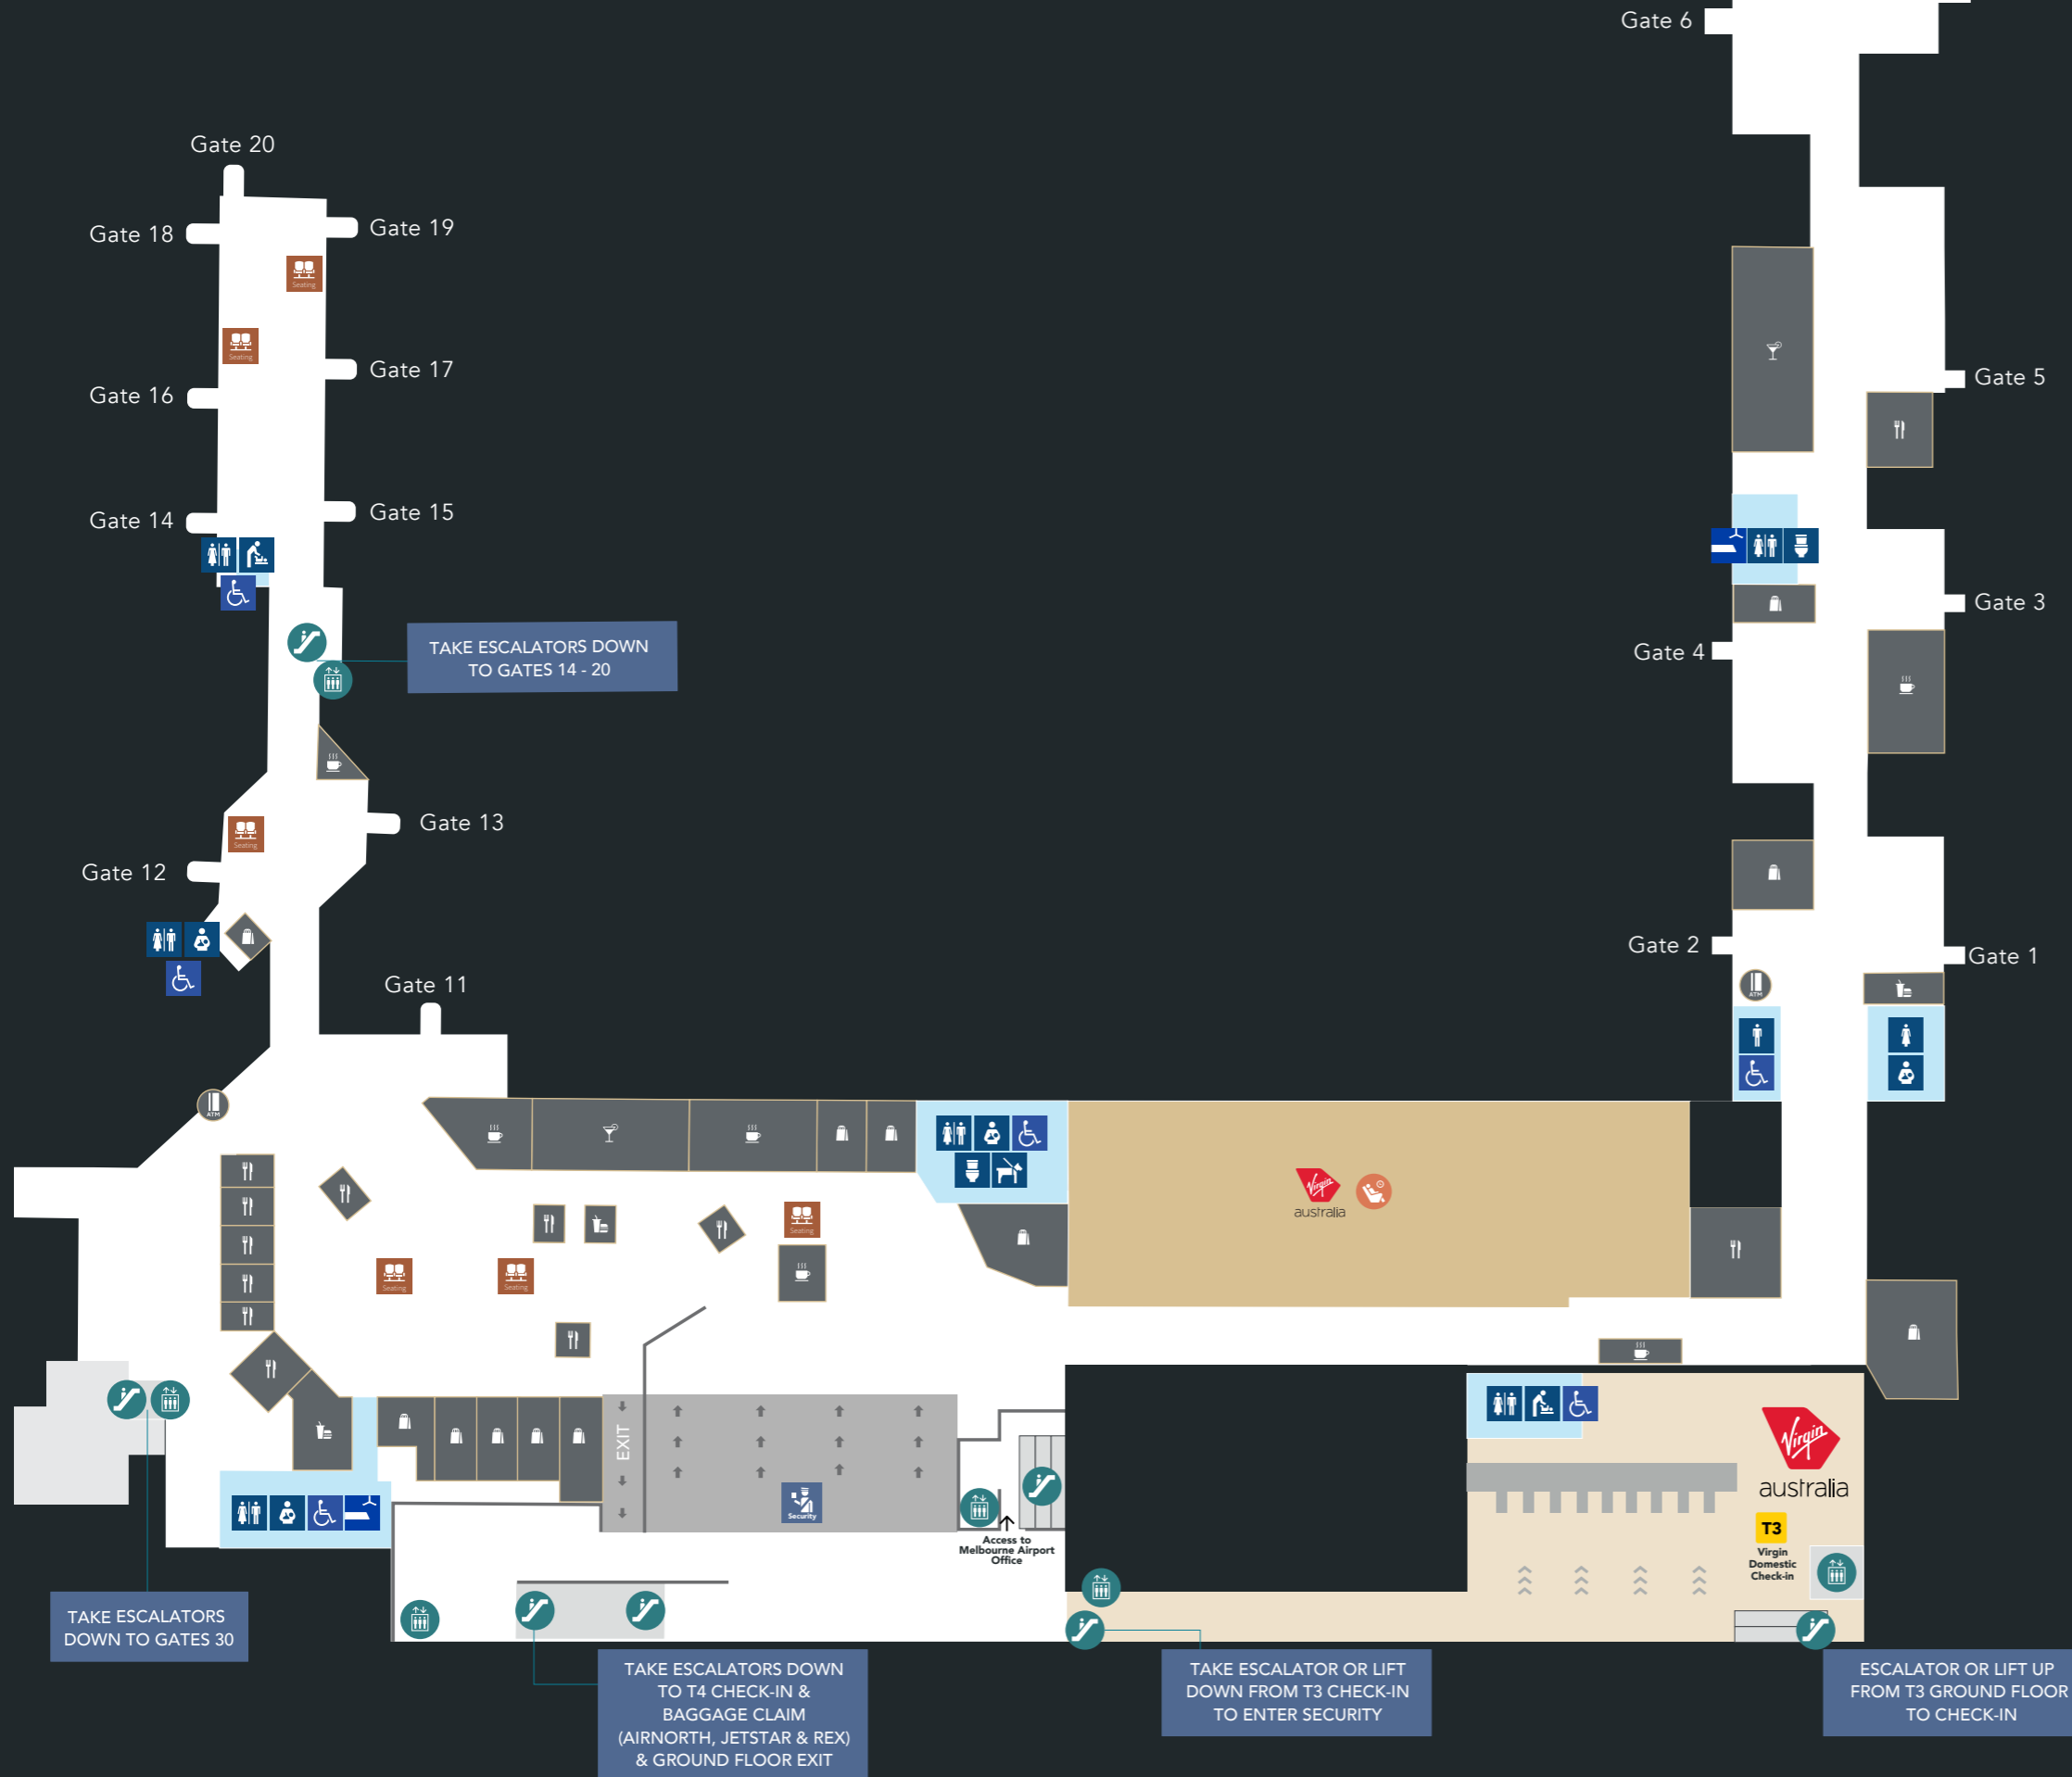

Virgin Australia Departures

Domestic

-  Security
-  Lounge
-  Lift
-  Escalators
-  Toilets
-  Accessible
-  Baby Change
-  Parents' Room
-  Changing Places
-  Assisted Adult Change
-  All Gender Toilet
-  Assistance Animal Relief Area
-  Prayer Room
-  Cafe
-  Dining
-  Bar
-  Specialty Retail
-  ATM