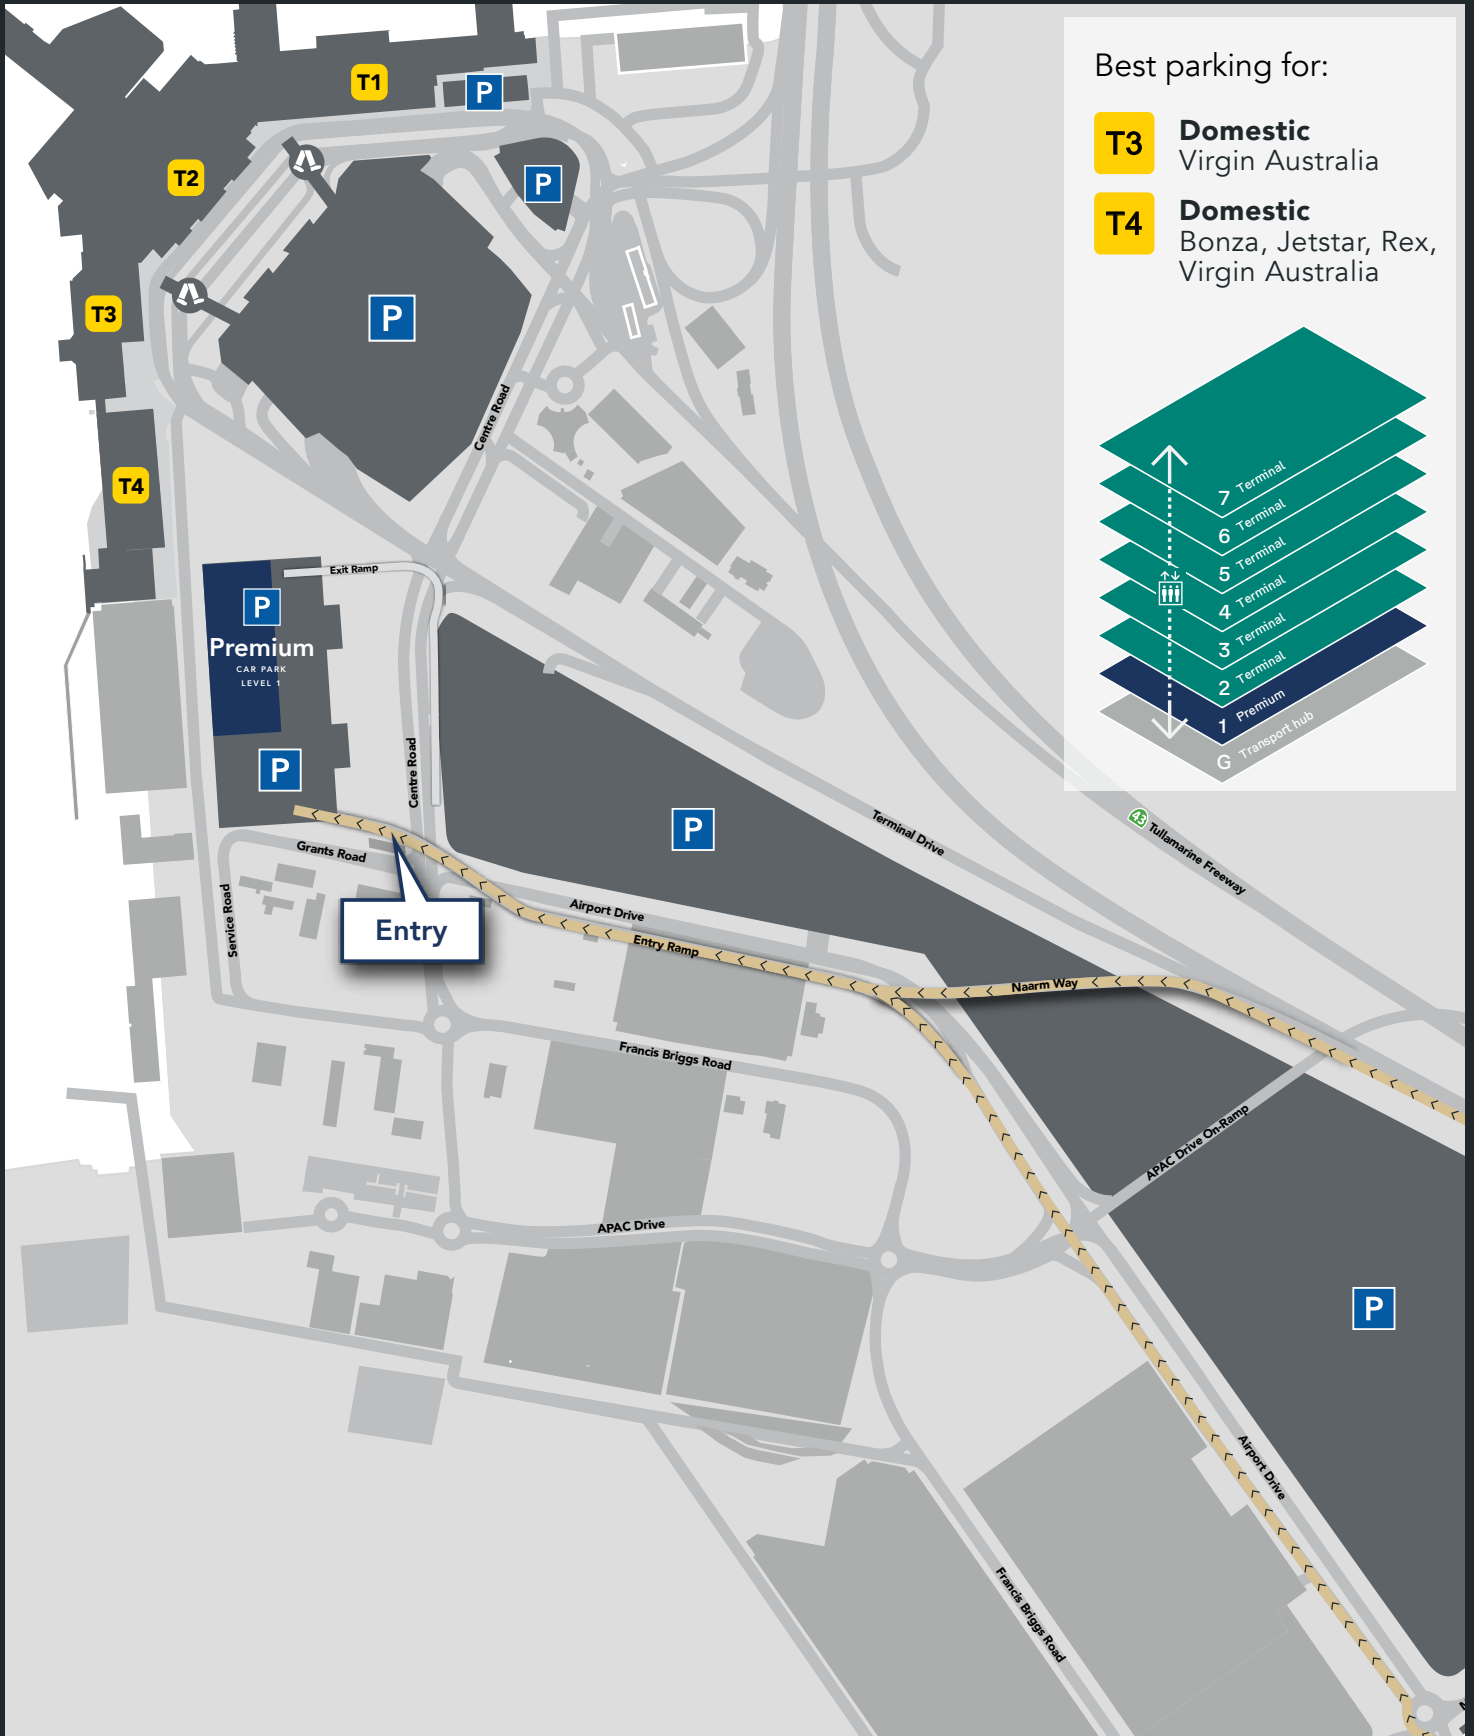

Premium Car Park

Terminal 4

Best parking for:

- T3** Domestic
Virgin Australia
- T4** Domestic
Bonza, Jetstar, Rex,
Virgin Australia