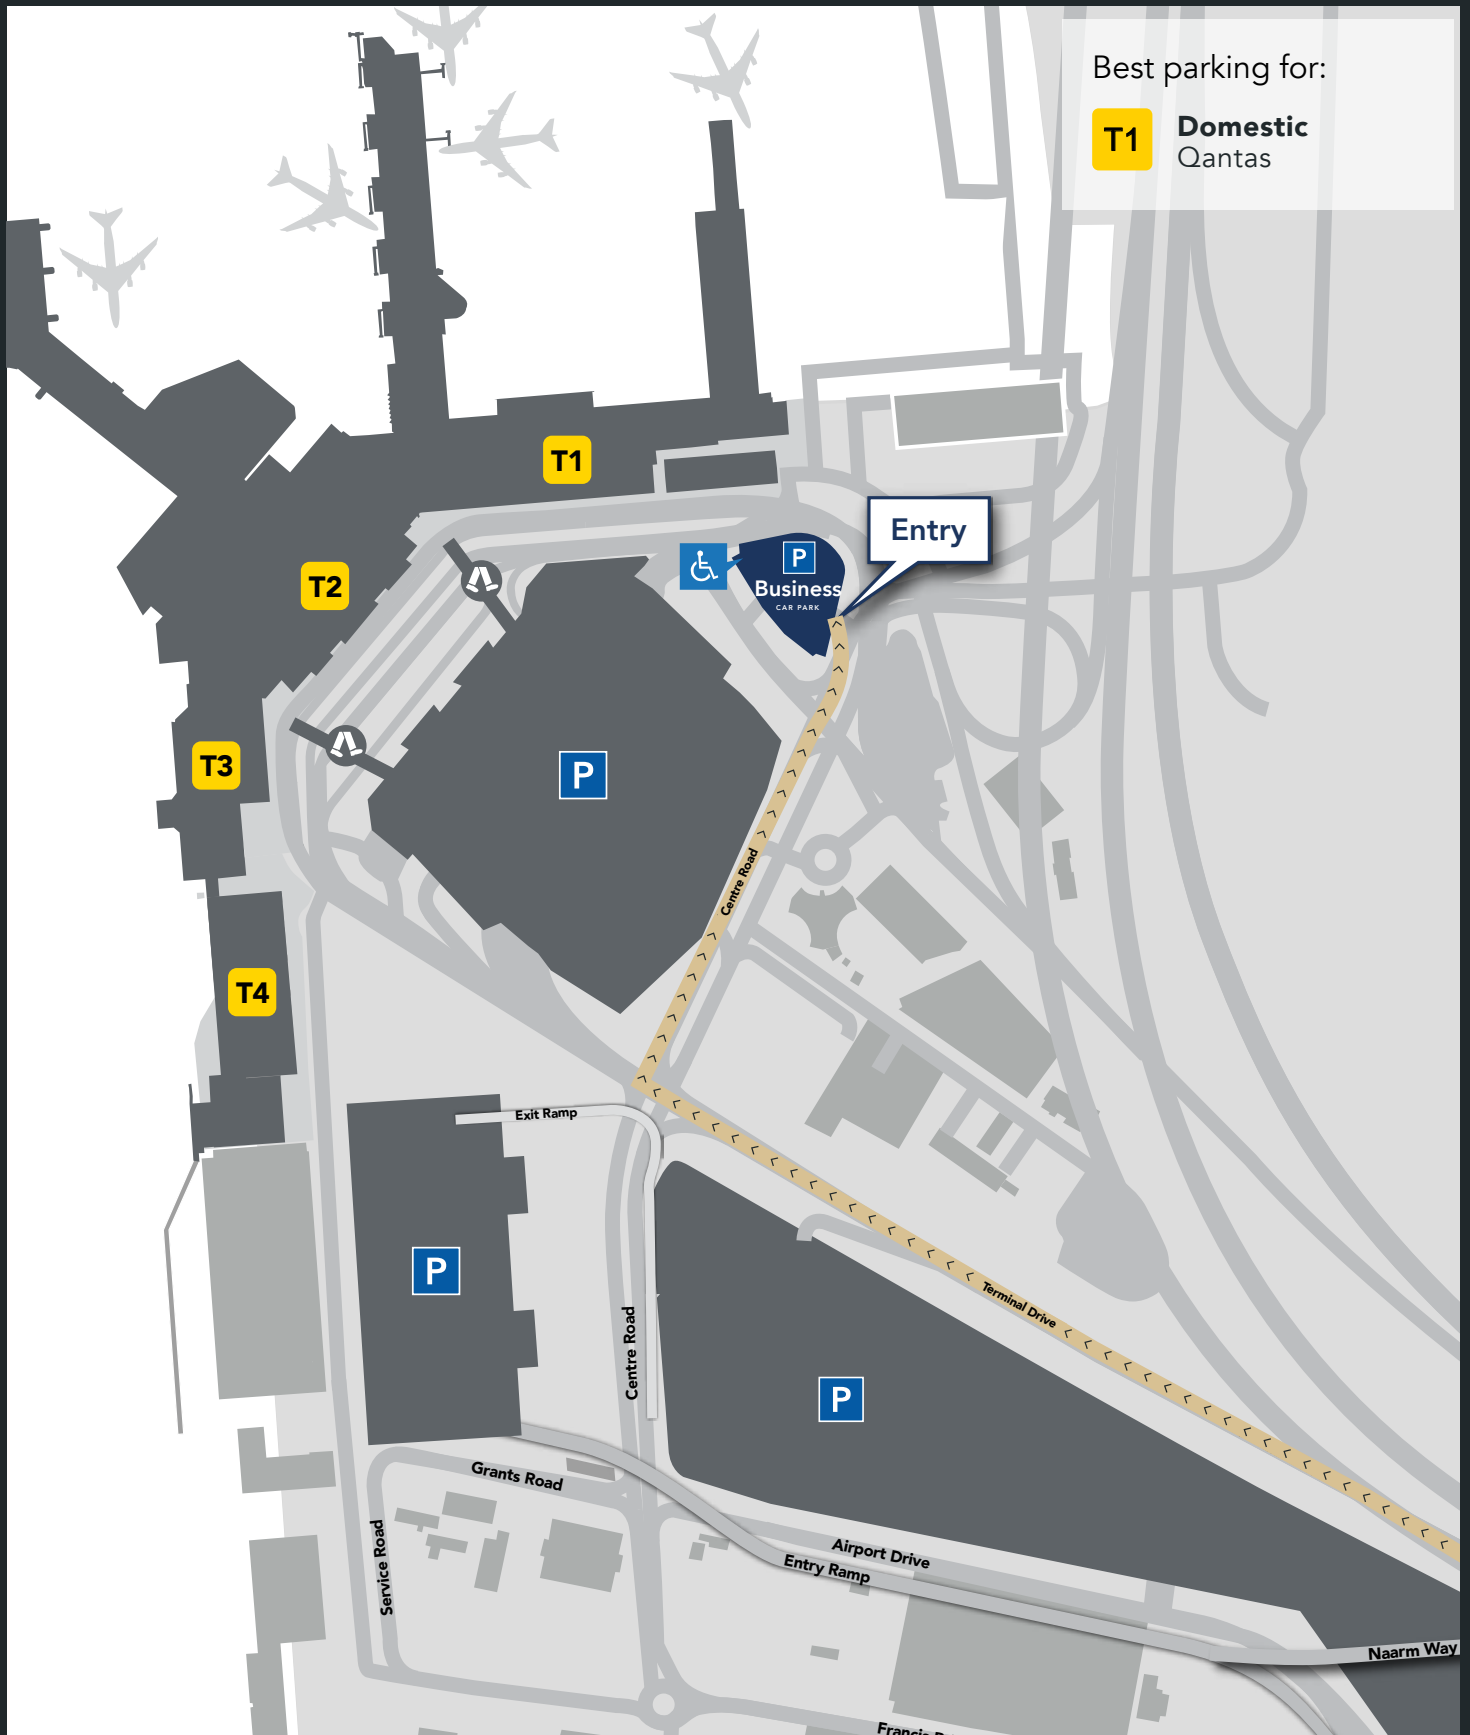

Business Car Park

Terminal 1

Best parking for:

T1 Domestic
Qantas