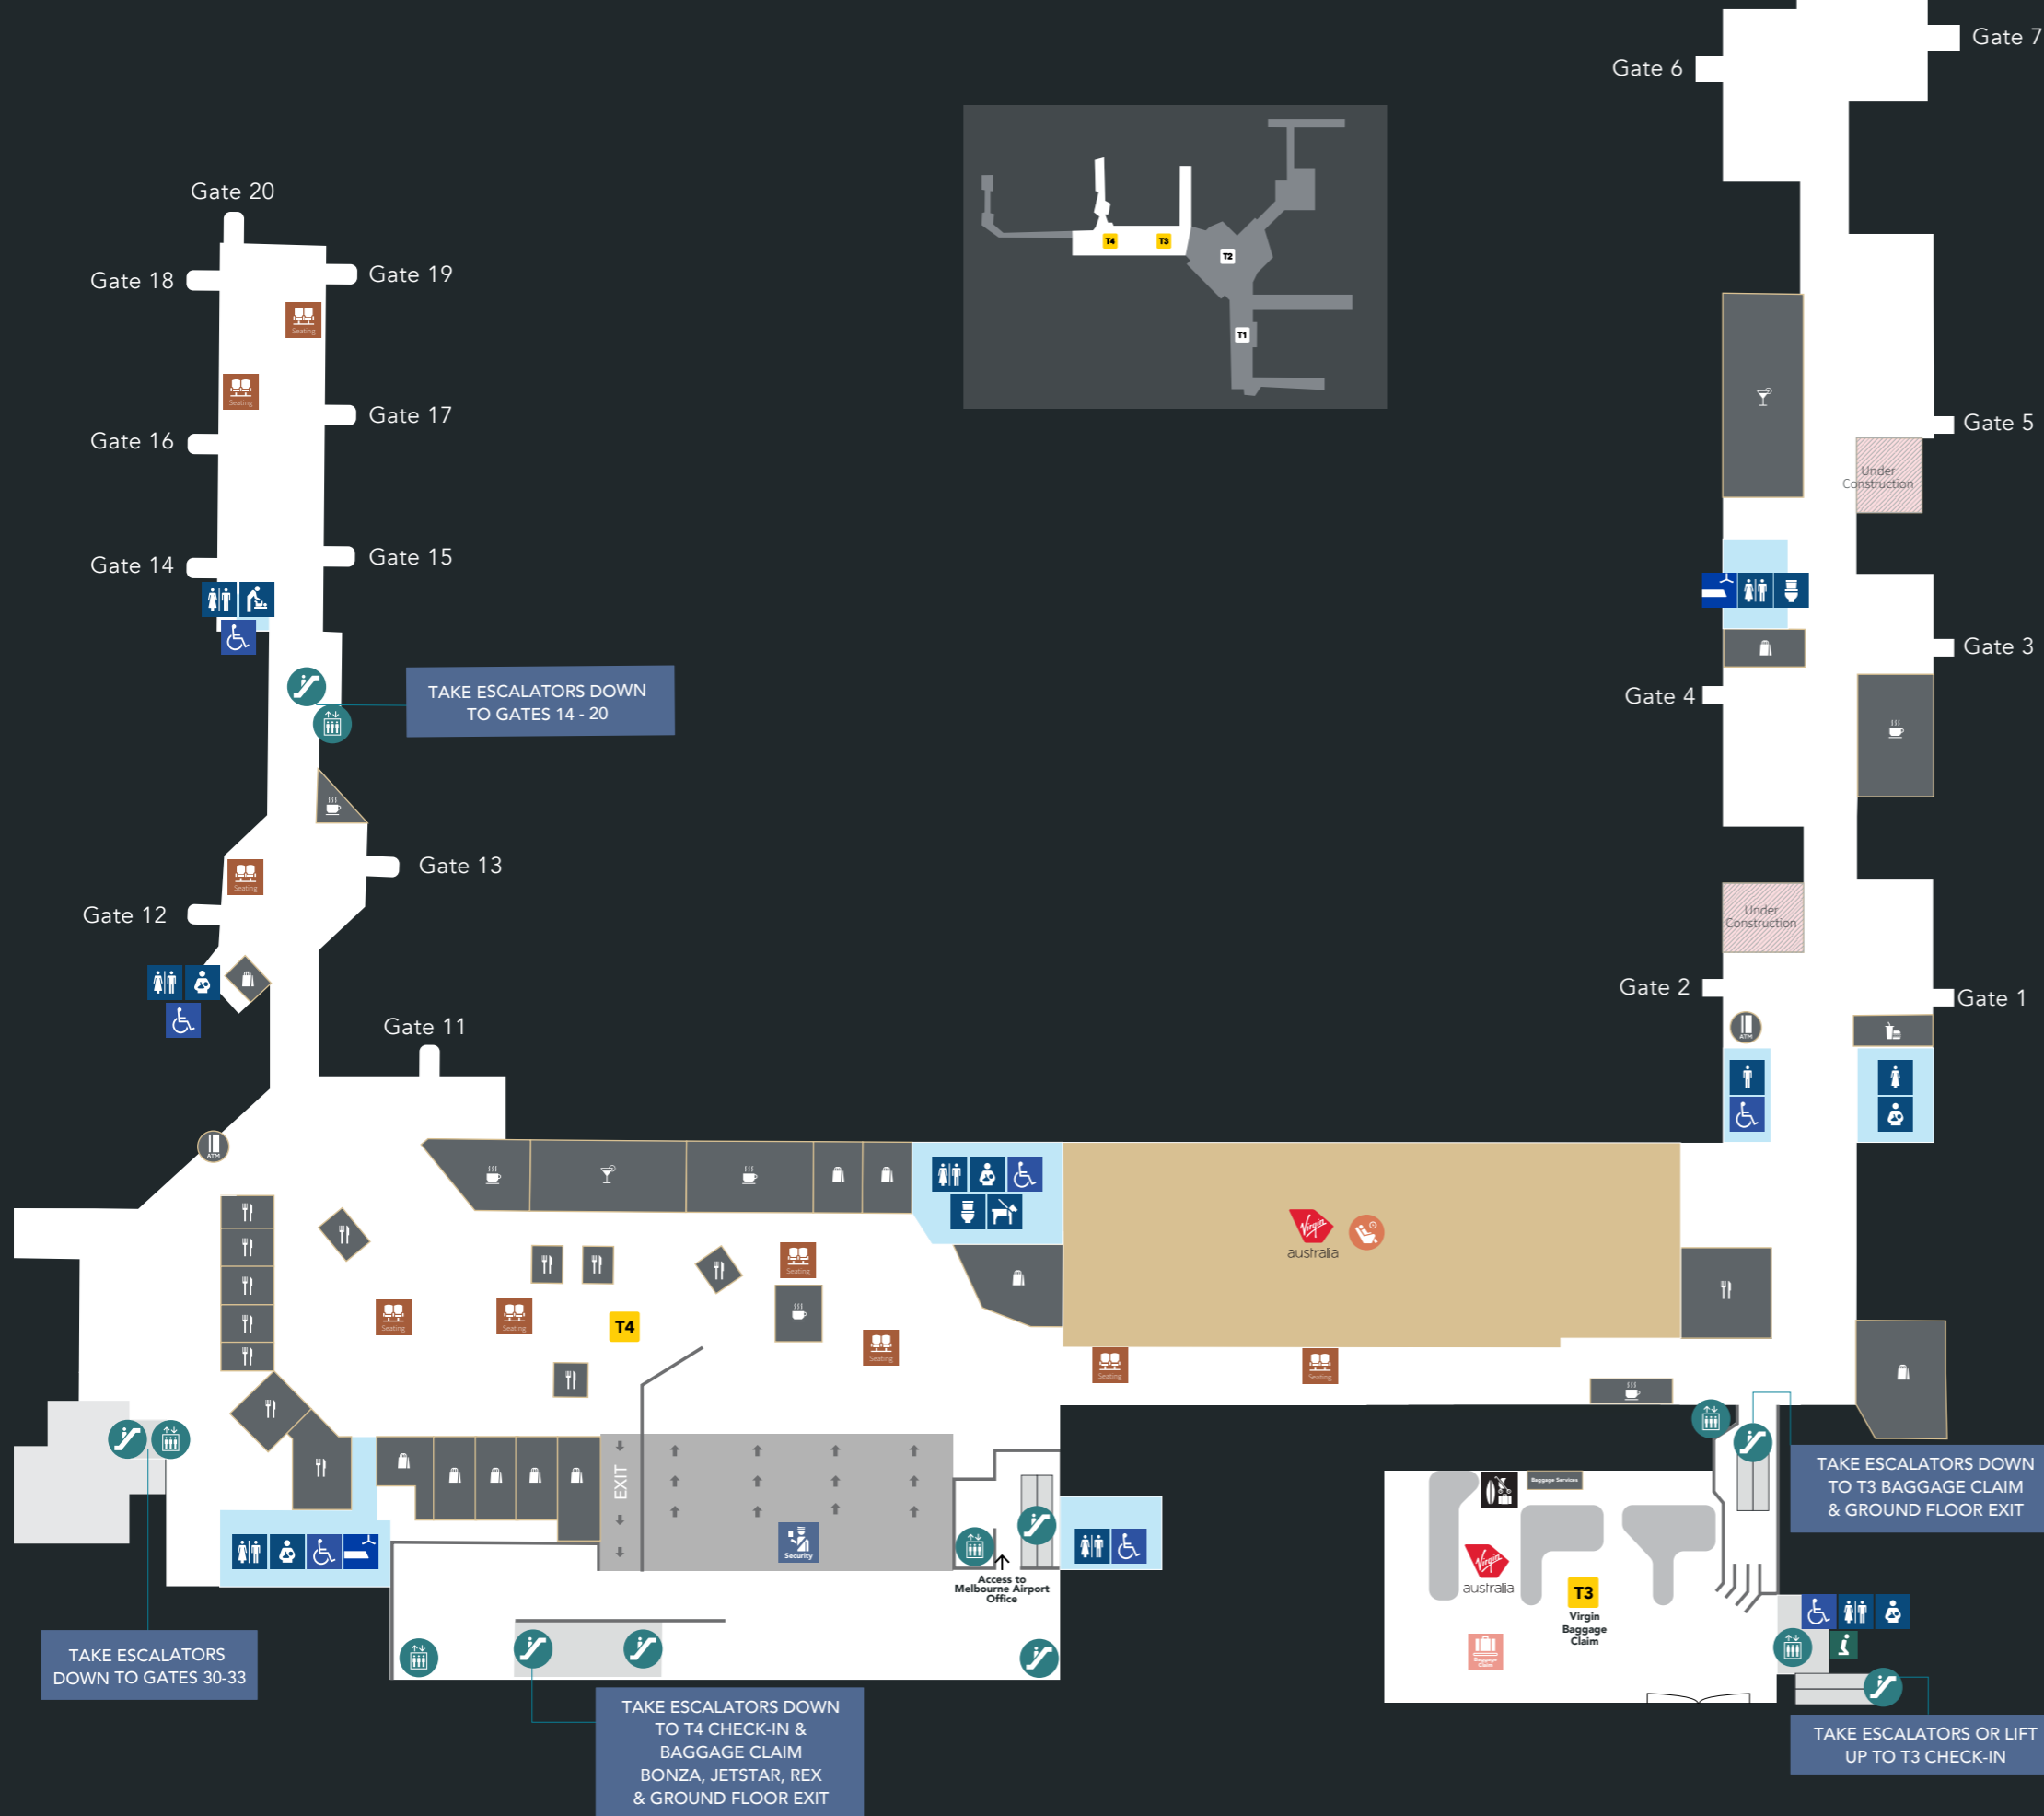

## Domestic

### LEGEND

-  Security
-  Airline Lounge
-  Seating
-  Baggage Claim
-  Oversized Baggage
-  Lift
-  Escalators
-  Toilets
-  Accessible
-  Baby Change
-  Parent Feeding Room
-  Changing Places
-  Accessible Change Room
-  All Gender Toilet
-  Assistance Animal Relief Area
-  Prayer Room
-  Cafe
-  Dining
-  Bar
-  Shopping
-  ATM