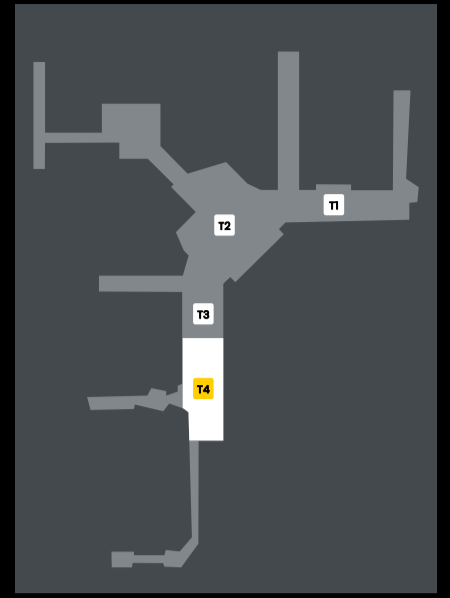

Domestic Arrivals

Multi Airline

T4 Terminal Car Park
Ground Level
to Check-In - 210m

T4 Terminal Car Park
Level 2 Disability Bay
to Check-In - 205m

- Customs
- Lift
- Escalators
- Baggage Carousel
- Accessible
- Amenities
- Baby Change Room
- Prayer Room
- Oversize Baggage
- Customer Service