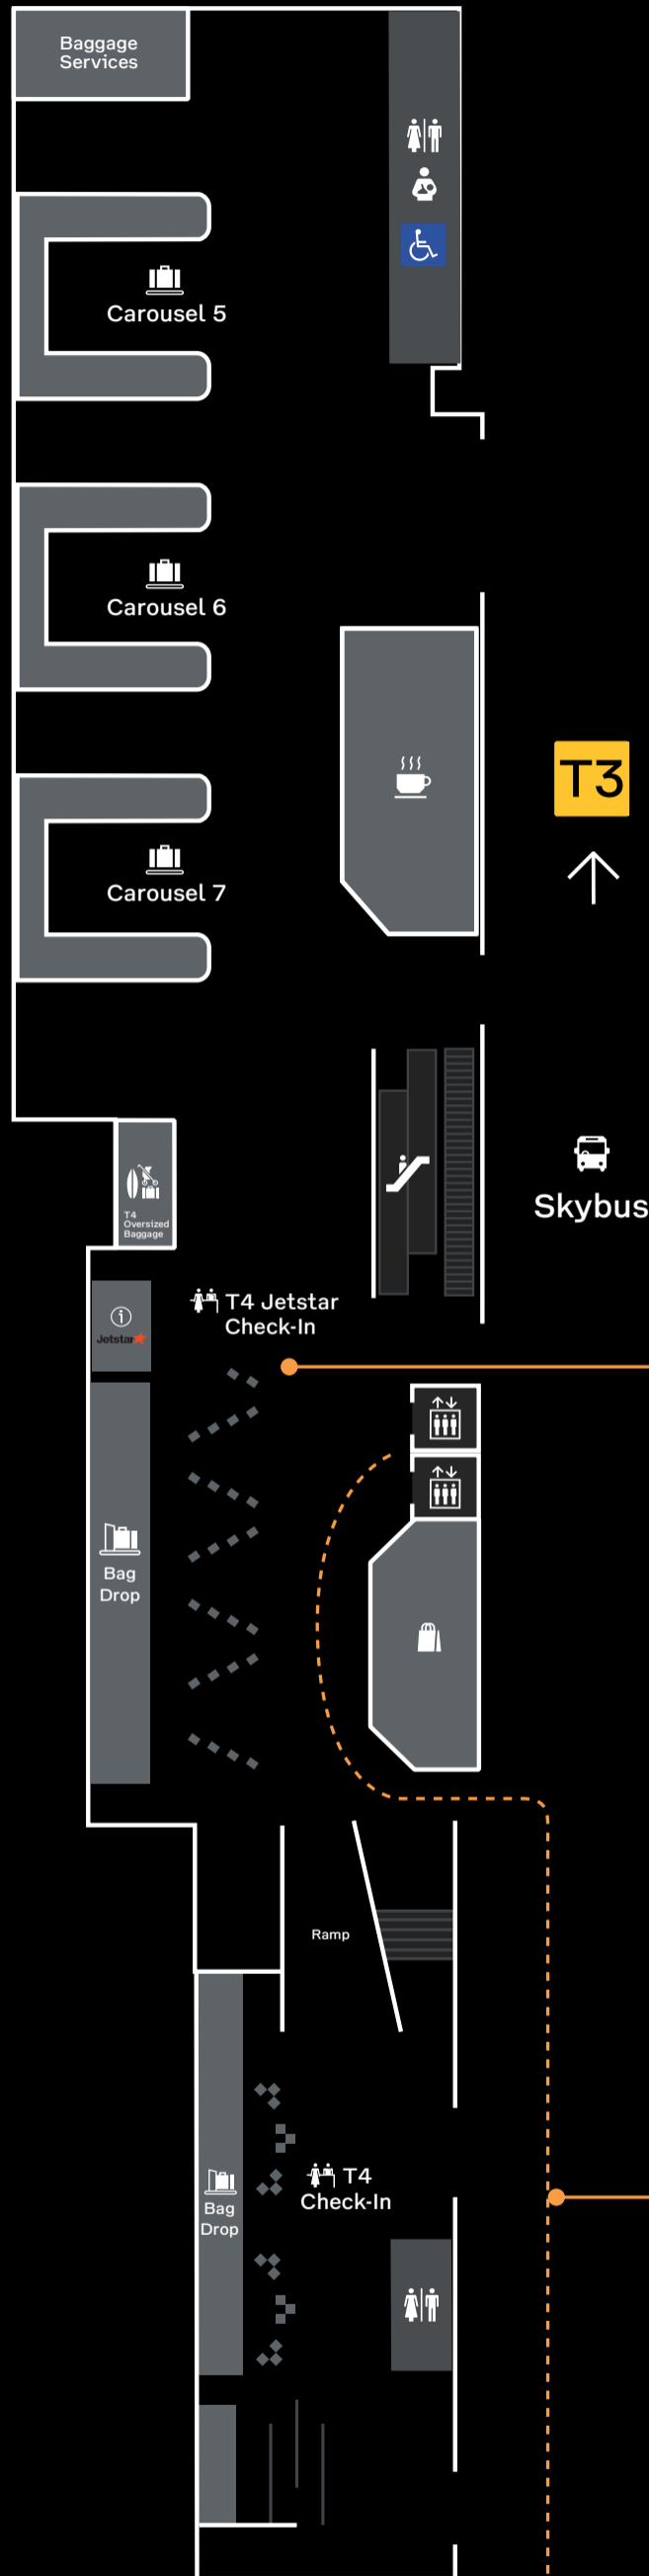

Domestic Arrivals

Multi Airline

T4 Terminal Car Park
Ground Level
to Check-In - 210m

T4 Terminal Car Park
Level 2 Disability Bay
to Check-In - 205m

- Customs
- Lift
- Escalators
- Baggage Carousel
- Accessible
- Amenities
- Baby Change Room
- Prayer Room
- Oversize Baggage
- Customer Service