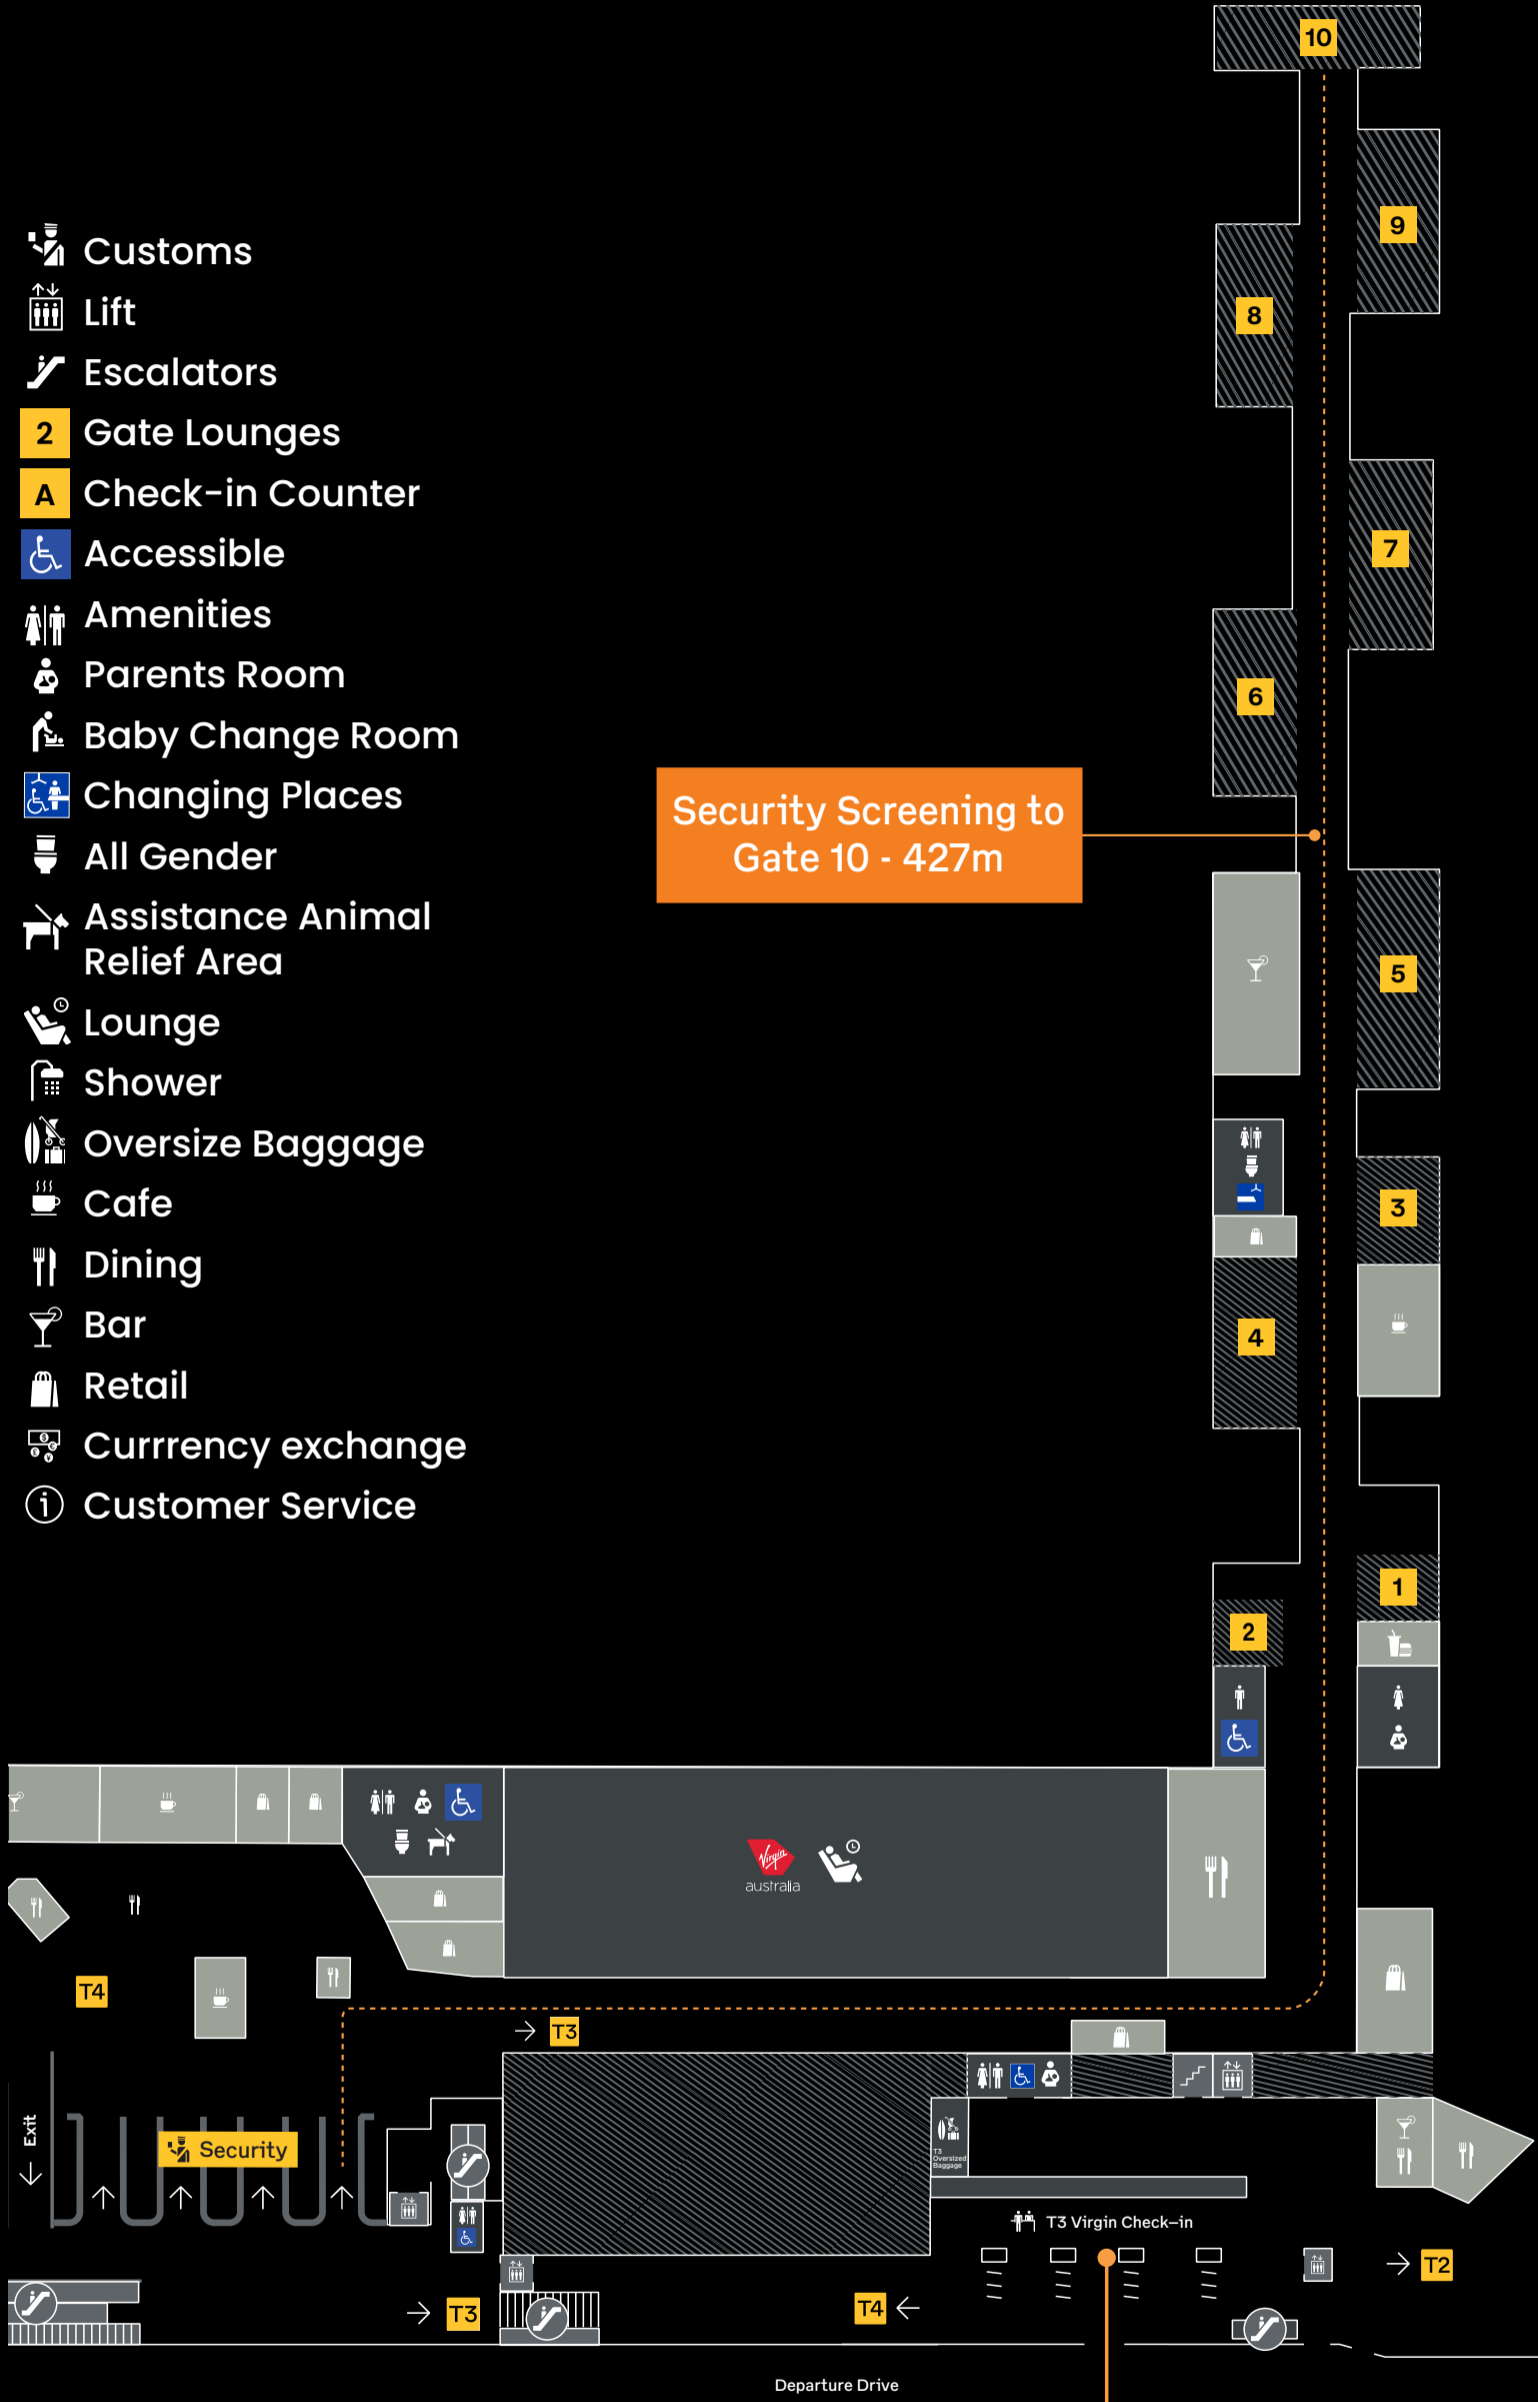

Domestic Departures

Virgin Australia

- Customs
- Lift
- Escalators
- 2** Gate Lounges
- A** Check-in Counter
- Accessible
- Amenities
- Parents Room
- Baby Change Room
- Changing Places
- All Gender
- Assistance Animal Relief Area
- Lounge
- Shower
- Oversize Baggage
- Cafe
- Dining
- Bar
- Retail
- Currency exchange
- Customer Service

Security Screening to Gate 10 - 427m

T3 Virgin Domestic Check-in to Gates 1-10
480-588m

www.melbourneairport.com.au
General Enquiries
+61 3 9297 1600