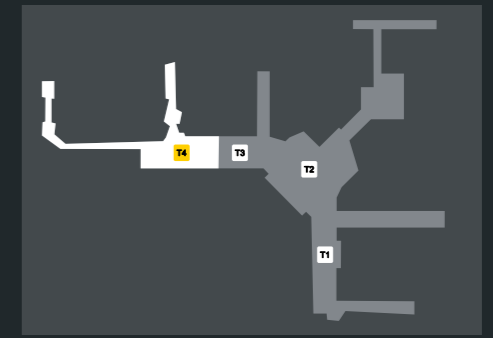

T4 Lounge & Gates Domestic

LEGEND

-  Security
-  Lounge
-  Lift
-  Escalators
-  Toilets
-  Accessible
-  Baby Change
-  Parents' Room
-  Changing Places
-  Assisted Adult Change
-  All Gender Toilet
-  Assistance Animal Relief Area
-  Prayer Room
-  Cafe
-  Dining
-  Bar
-  Specialty Retail
-  ATM