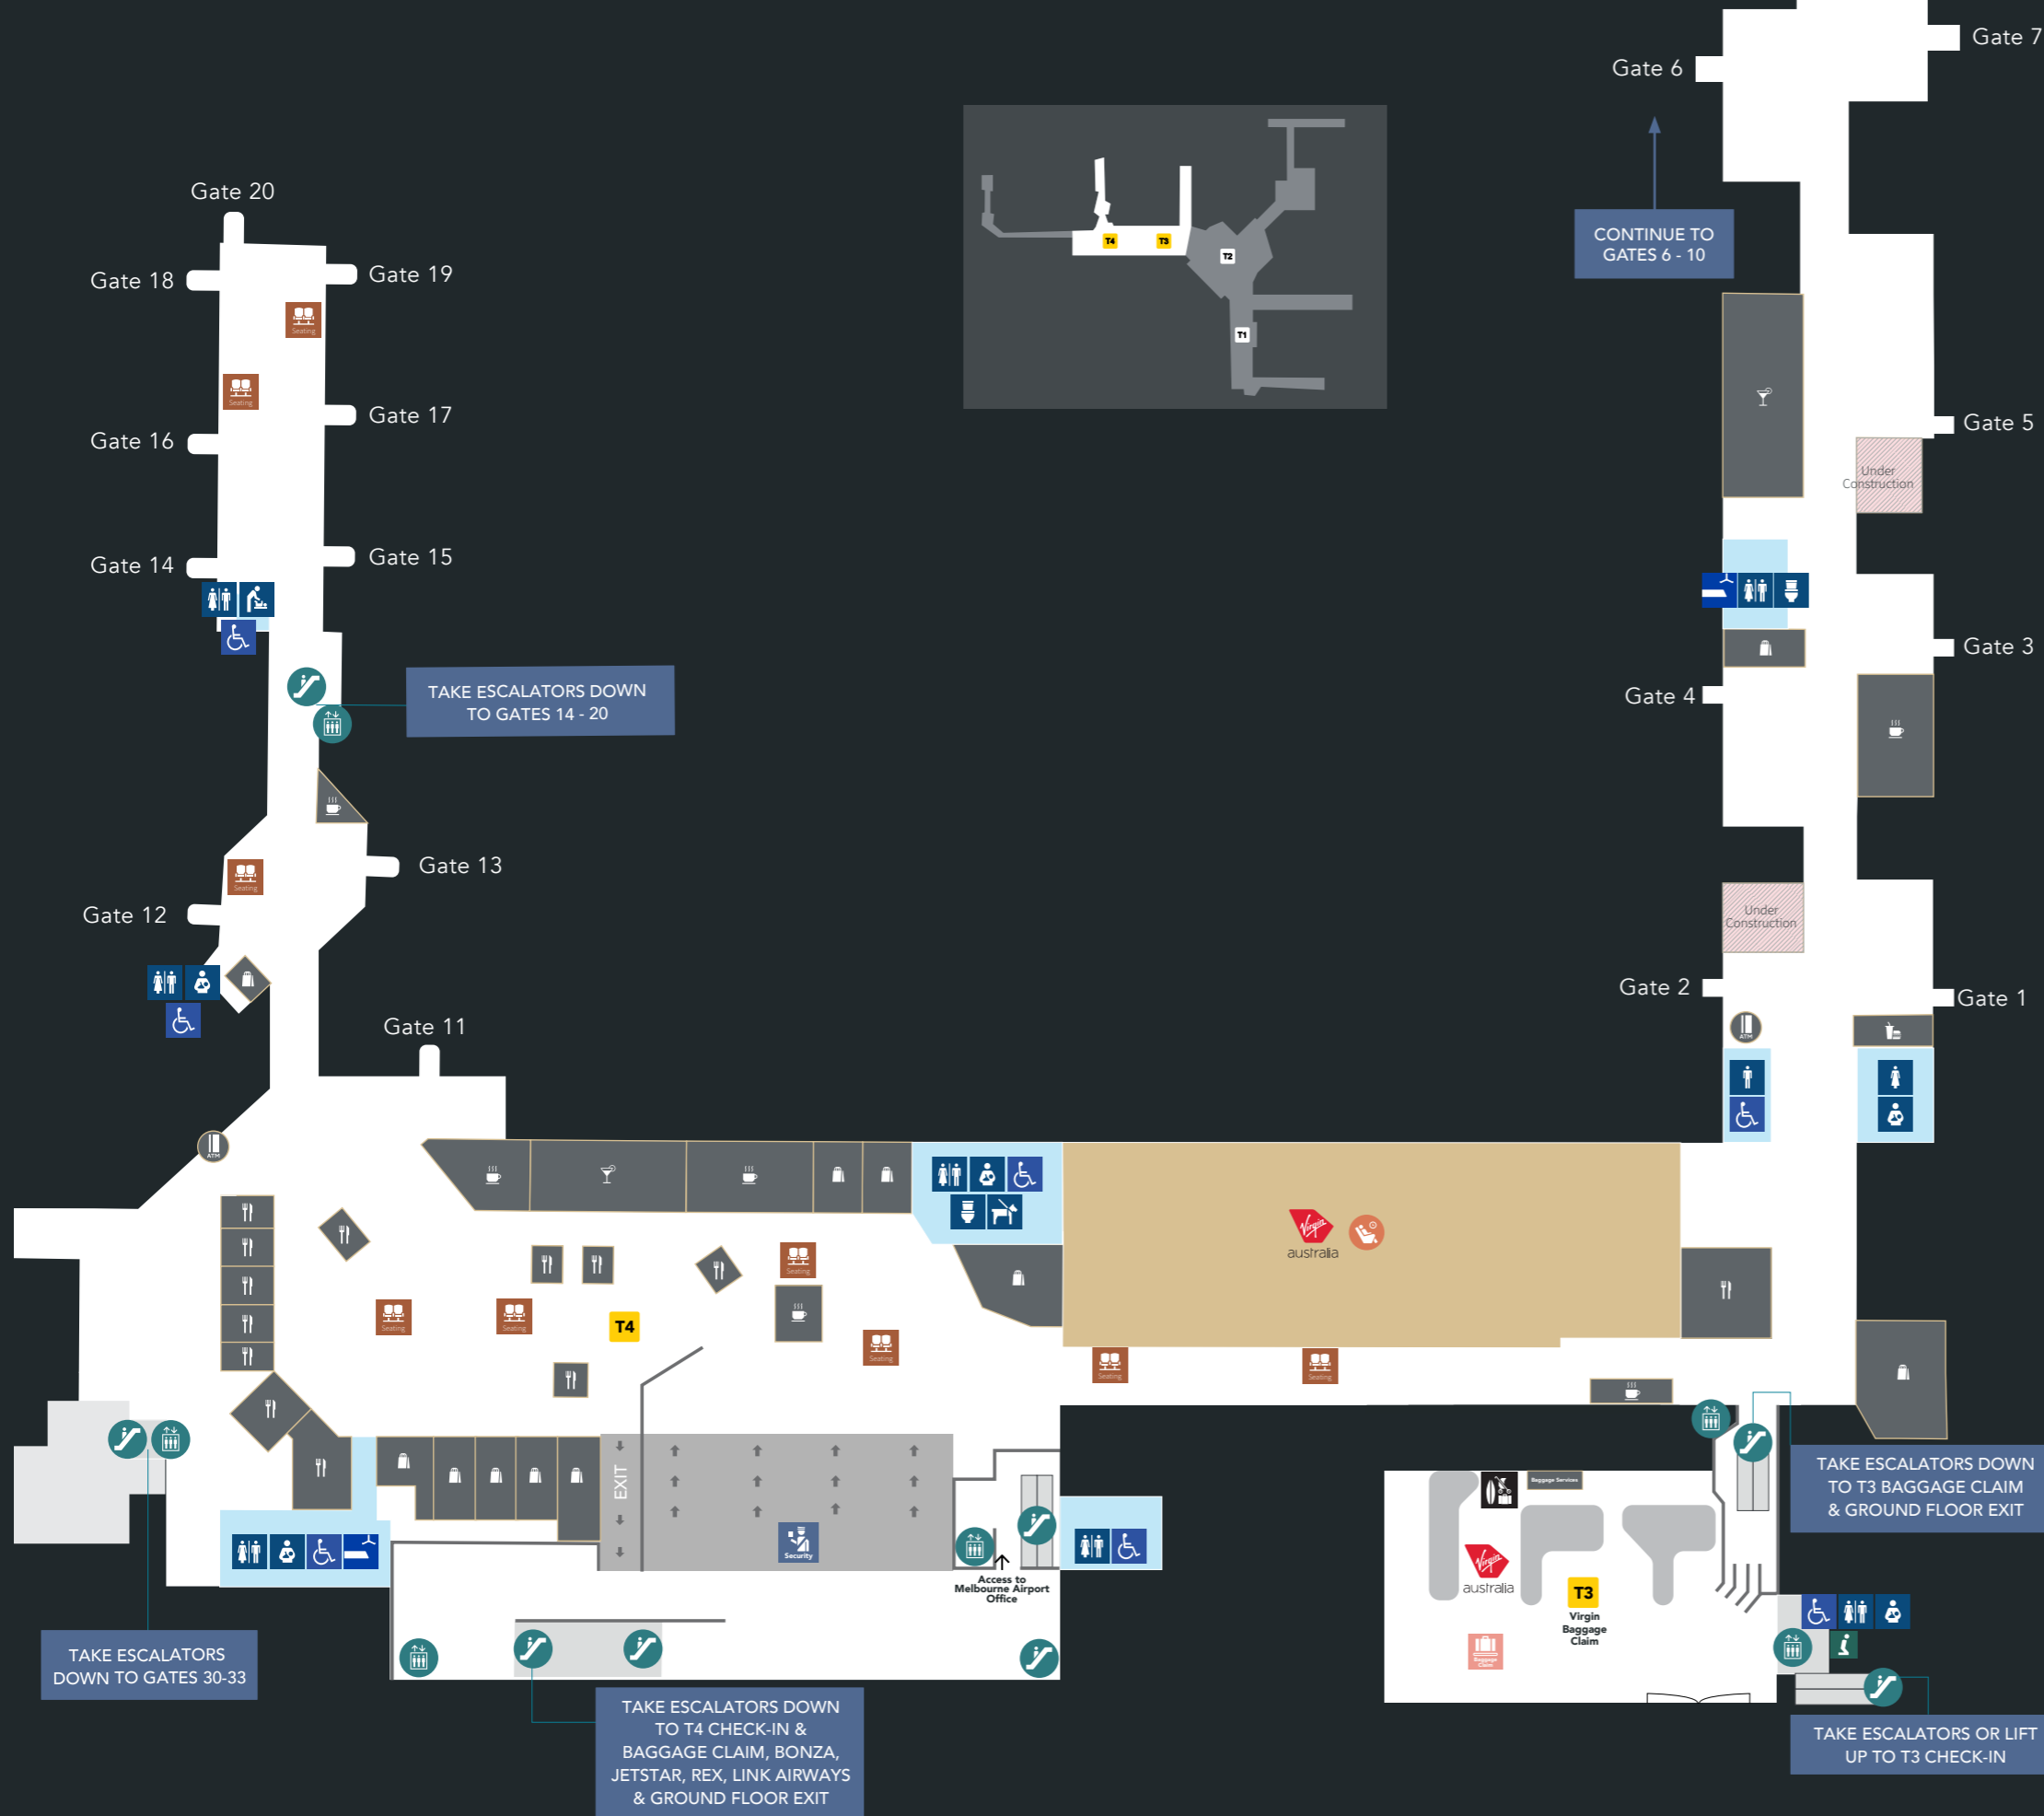

Virgin Australia Arrivals

Domestic

LEGEND

-  Security
-  Airline Lounge
-  Seating
-  Baggage Claim
-  Oversized Baggage
-  Lift
-  Escalators
-  Toilets
-  Accessible
-  Baby Change
-  Parent Feeding Room
-  Changing Places
-  Accessible Change Room
-  All Gender Toilet
-  Assistance Animal Relief Area
-  Prayer Room
-  Cafe
-  Dining
-  Bar
-  Shopping
-  ATM