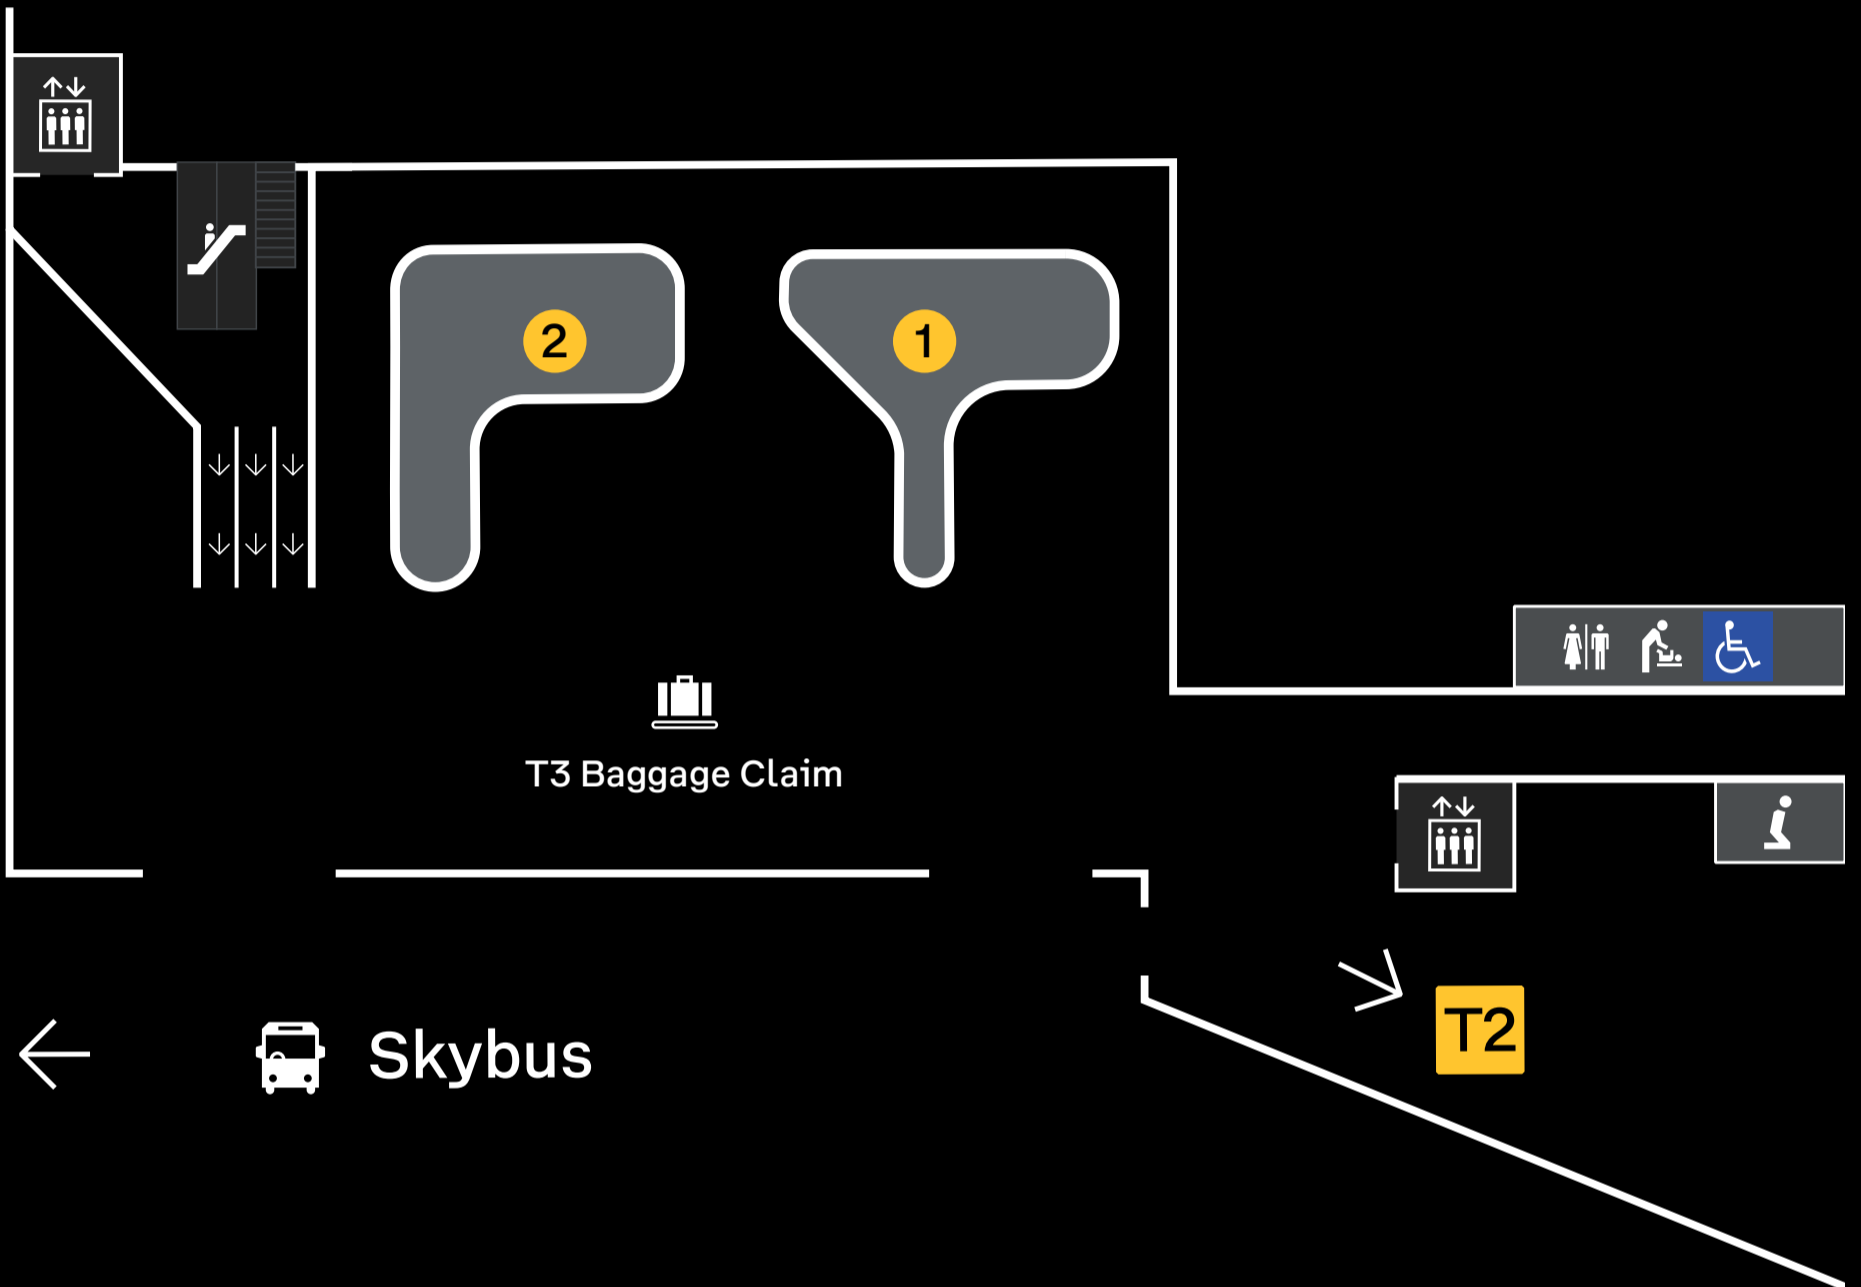

# Domestic Arrivals

Virgin Australia

- Customs
- Lift
- Escalators
- Baggage Carousel
- Check-in Counter
- Accessible
- Amenities
- Baby Change Room
- Prayer Room
- Oversize Baggage
- Customer Service

[www.melbourneairport.com.au](http://www.melbourneairport.com.au)  
 General Enquiries  
 +61 3 9297 1600